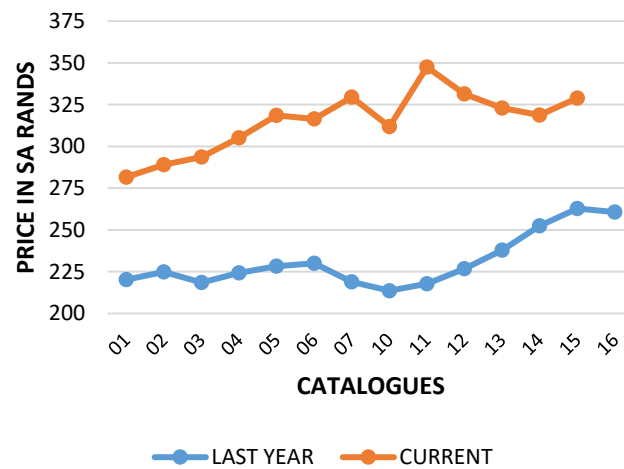

AVERAGE PRICE (YOUNG GOATS)