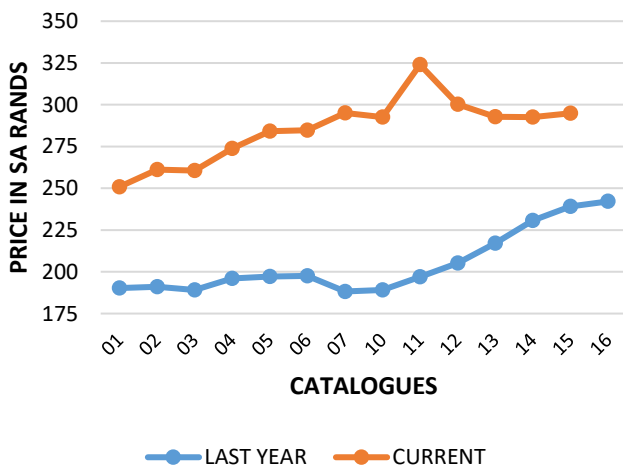

TIPE		LONG (A/B)	MEDIUM (C)	SHORT (D)
KIDS	AVERAGE	436.83	418.50	391.39
	HIGHEST	480.00	484.10	455.00
YOUNG GOATS	AVERAGE	340.53	341.51	326.84
	HIGHEST	382.00	384.00	365.00
ADULTS	AVERAGE	293.14	298.07	290.89
	HIGHEST	340.10	377.00	341.90

AVERAGE PRICE (KIDS)

AVERAGE PRICE (YOUNG GOATS)

AVERAGE PRICE (ADULTS)

AVERAGE PRICE

SA MOHAIR MARKET INDICATOR MOVEMENT OF THE DIFFERENT AGE GROUPS FOR THE LAST NINE MOHAIR AUCTIONS

OVERALL MARKET INDICATOR EXPRESSED IN SOUTH AFRICAN (ZAR) AND US CURRENCIES (USD)