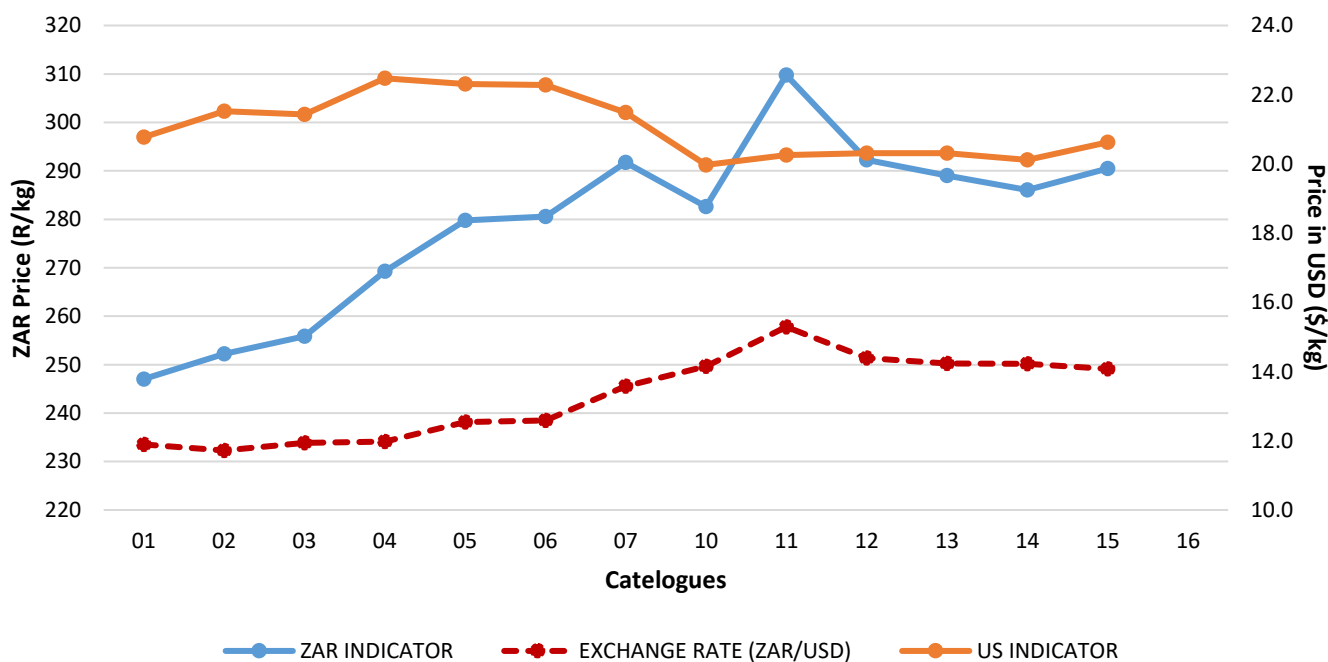

AVERAGE PRICE (KIDS)

AVERAGE PRICE (YOUNG GOATS)

AVERAGE PRICE (ADULTS)

AVERAGE PRICE

SA MOHAIR MARKET INDICATOR MOVEMENT OF THE DIFFERENT AGE GROUPS FOR THE LAST NINE MOHAIR AUCTIONS

OVERALL MARKET INDICATOR EXPRESSED IN SOUTH AFRICAN (ZAR) AND US CURRENCIES (USD)