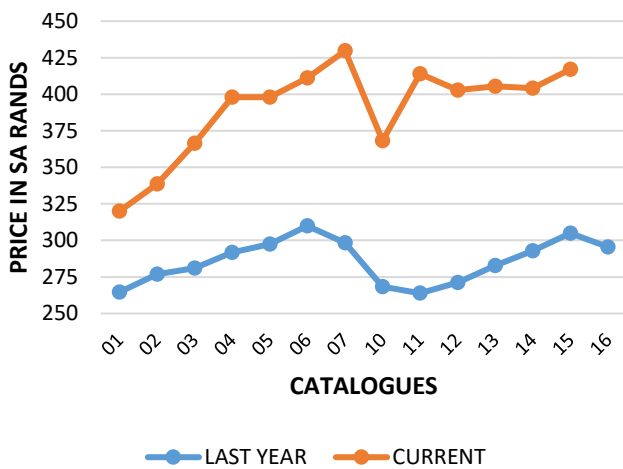

Adults: (32-40 micron)

PRODUCER

BKBSV
BKBSV
GOWAR FARMING TRUST

AREA

PORT ELIZABETH
PORT ELIZABETH
SOMERSET EAST

TYPE

BFNH
CFH
BSFH

PRICE

R 295.00/kg
R 294.10/kg
R 293.00/kg

MAJOR BUYERS

CURRENCIES (ZAR)

BUYER	BALES	BUYER	BALES	CURRENCY	PREVIOUS	CURRENT	CHANGE
SUEDWOLLE	71	NEW ENG	5	EURO	16.22	16.07	+0.9%
SAMIL	226						
STUCKEN	158			US DOLLAR	14.22	14.08	+1.0%
MOSEN	78	PASSED-IN	74				

WEIGHTED AVERAGE PRICES

TIPE		LONG (A/B)	MEDIUM (C)	SHORT (D)
KIDS	AVERAGE	436.83	418.50	391.39
	HIGHEST	480.00	484.10	455.00
YOUNG GOATS	AVERAGE	340.53	341.51	326.84
	HIGHEST	382.00	384.00	365.00
ADULTS	AVERAGE	293.14	298.07	290.89
	HIGHEST	340.10	377.00	341.90

AVERAGE PRICE (KIDS)