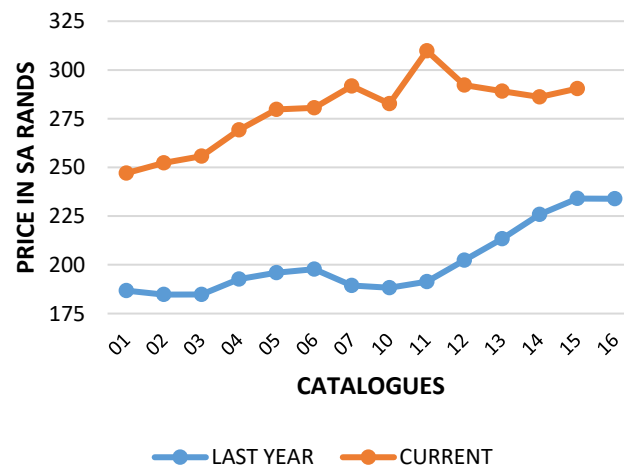

AVERAGE PRICE (KIDS)

AVERAGE PRICE (YOUNG GOATS)

AVERAGE PRICE (ADULTS)

AVERAGE PRICE

SA MOHAIR MARKET INDICATOR MOVEMENT OF THE DIFFERENT AGE GROUPS FOR THE LAST NINE MOHAIR AUCTIONS

OVERALL MARKET INDICATOR EXPRESSED IN SOUTH AFRICAN (ZAR) AND US CURRENCIES (USD)