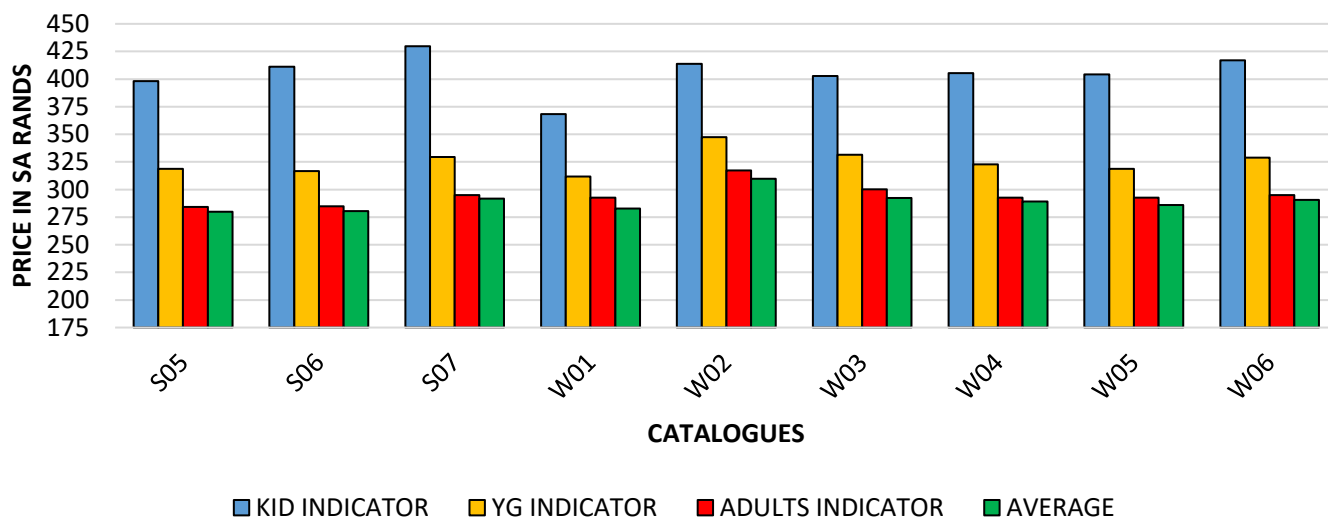

AVERAGE PRICE (KIDS)

AVERAGE PRICE (YOUNG GOATS)

AVERAGE PRICE (ADULTS)

AVERAGE PRICE

SA MOHAIR MARKET INDICATOR MOVEMENT OF THE DIFFERENT AGE GROUPS FOR THE LAST NINE MOHAIR AUCTIONS

OVERALL MARKET INDICATOR EXPRESSED IN SOUTH AFRICAN (ZAR) AND US CURRENCIES (USD)